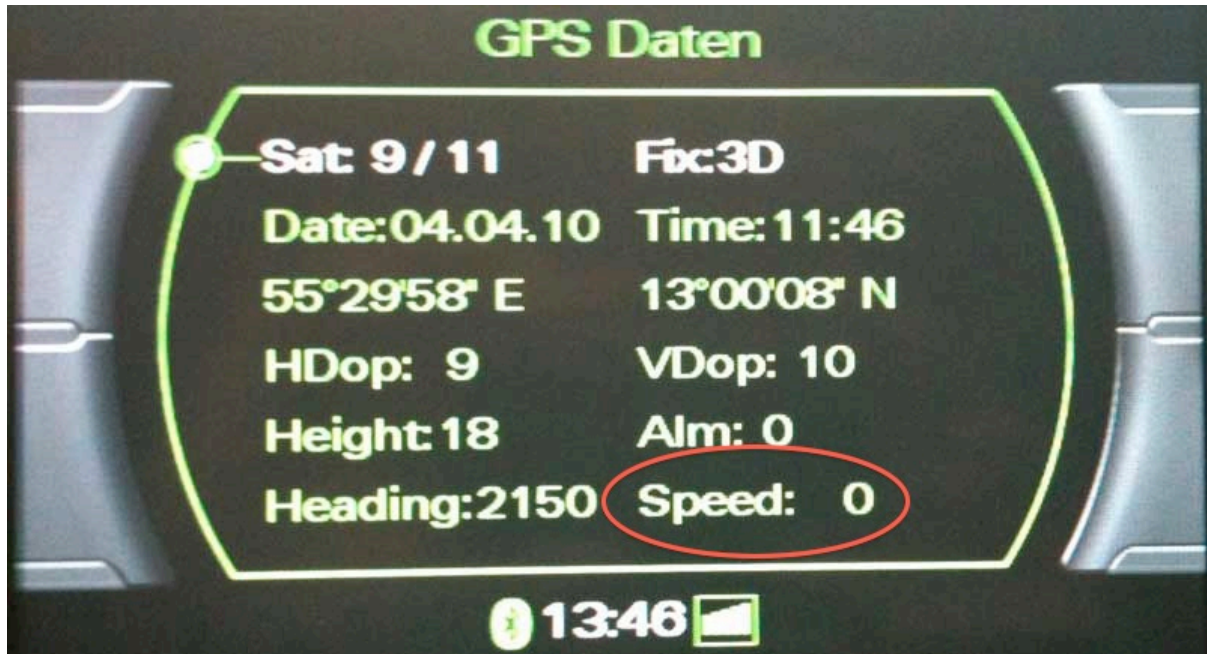

## MMI high (2G) - hidden menu

Enter the "hidden menu" and then navigate to:

"NAVIGATION->GPS Daten"