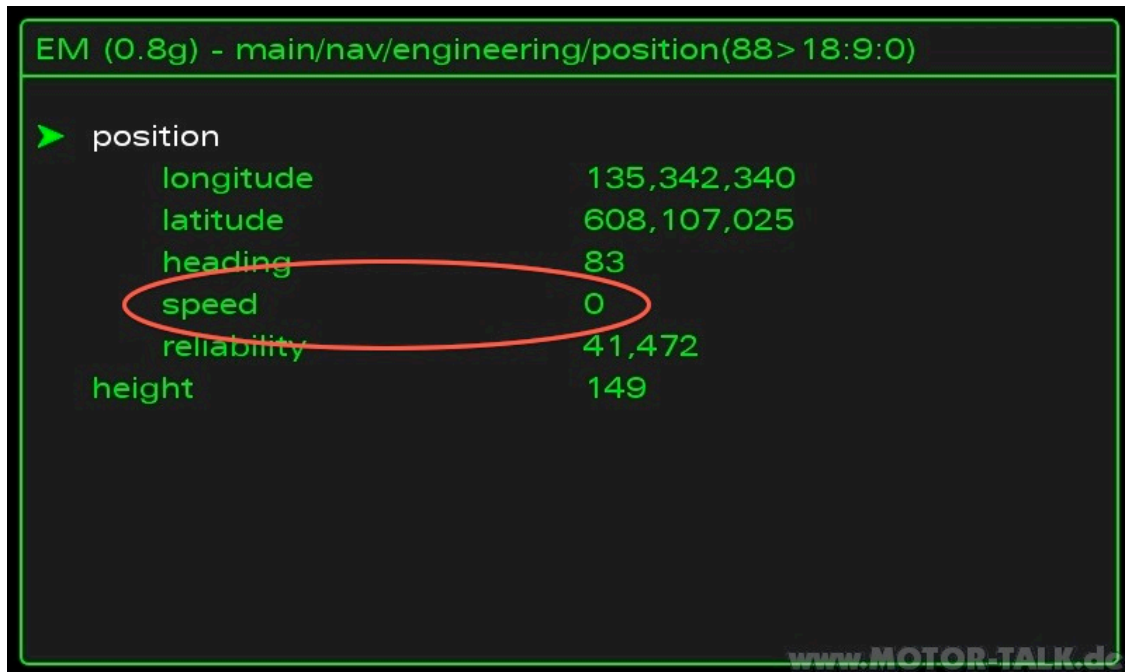

## MMI high (2G) - hidden menu

Enter the "hidden menu" and then navigate to:

"NAVIGATION->GPS Daten"

## MMI Navigation plus (3G) - hidden menu

Enter the "hidden menu" and then navigate to:

**"nav/engineering/position"**

Km/h -> GPS Speed

1 knot                      1,85200 km/h  
 1 km/h                      0,53996 knot

30	km/h	162	speed
35	km/h	189	speed
40	km/h	216	speed
45	km/h	243	speed
50	km/h	270	speed
55	km/h	297	speed
60	km/h	324	speed
65	km/h	351	speed
70	km/h	378	speed
75	km/h	405	speed
80	km/h	432	speed
85	km/h	459	speed
90	km/h	486	speed
95	km/h	513	speed
100	km/h	540	speed
110	km/h	594	speed
120	km/h	648	speed
130	km/h	702	speed
140	km/h	756	speed
150	km/h	810	speed
160	km/h	864	speed
170	km/h	918	speed
180	km/h	972	speed
190	km/h	1026	speed
200	km/h	1080	speed
210	km/h	1134	speed
220	km/h	1188	speed
230	km/h	1242	speed
240	km/h	1296	speed
250	km/h	1350	speed
260	km/h	1404	speed
270	km/h	1458	speed
280	km/h	1512	speed
290	km/h	1566	speed
300	km/h	1620	speed